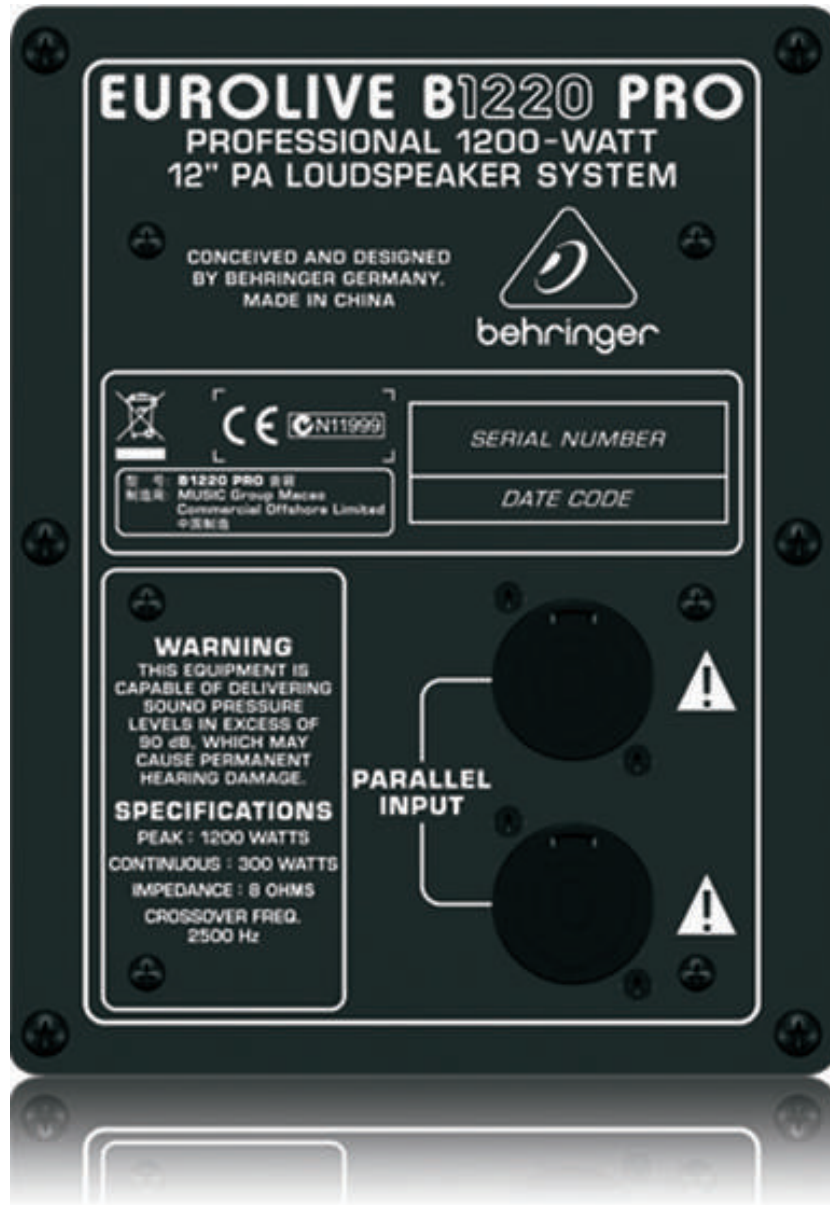

Portable Speakers

EUROLIVE B1220 PRO

Professional 1,200-Watt
12" PA Loudspeaker System

For service, support or more information contact the BEHRINGER location nearest you:

Europe
MUSIC Group Services UK
Tel: +44 156 273 2290
Email: CARE@music-group.com

USA/Canada
MUSIC Group Services NV Inc.
Tel: +1 702 800 8290
Email: CARE@music-group.com

Japan
MUSIC Group Services JP K.K.
Tel: +81 3 6231 0454
Email: CARE@music-group.com

MUSIC Group accepts no liability for any loss which may be suffered by any person who relies either wholly or in part upon any description, photograph, or statement contained herein. Technical specifications, appearances and other information are subject to change without notice. All trademarks are the property of their respective owners. MIDAS, KLARK TEKNIK, LAB GRUPPEN, LAKE, TANNÖY, TURBOSOUND, TC ELECTRONIC, TC HELICON, BEHRINGER, BUGERA and DDA are trademarks or registered trademarks of MUSIC Group IP Ltd.
© MUSIC Group IP Ltd. 2016 All rights reserved.